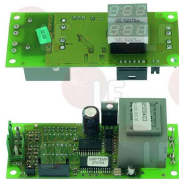

Electronic printed-circuit boards

3390361 DISPLAY CONTROL PCB
for Pan/utensilwashing machines (LAMBER) LP31