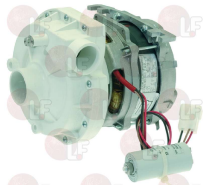

Suitable for:

3122291 ELECTRO-PUMP FIR 4247SX 0.60HP 220/240V
inlet external $\varnothing$ 38 mm - outlet external $\varnothing$ 40 mm
motor revolutions 2800
0.60Hp 220/240V 3.5A - capacitor 10 μ F
for Dishwasher (COMENDA) F55 - F65

LAMBER 0300024

Suitable for:

3122024 MECHANICAL SEAL $\varnothing$ 12mm INNER SURFACE 8mm
for Dishwasher (ELFRAMO)

LAMBER 0200340

3122392 ELECTRO-PUMP LGB ZF130DX 0.28HP 230V
inlet external $\varnothing$ 28 mm - outlet external $\varnothing$ 28 mm
motor revolutions 2800
0.28HP 230V 50Hz - capacitor 6.3 μ f

LAMBER 0300373

1186237 O-RING 03300 EPDM
for Glasswasher/Cupwasher (ELFRAMO) BD14 - B14
B15

LAMBER 0209905

3122421 ELECTRO-PUMP LGB ZF320SX 0,93HP 230V
inlet external $\varnothing$ 45 mm - outlet external $\varnothing$ 40 mm
motor revolutions 2800
0.93HP 230V 50Hz 3A - capacitor 12.5 μ F
for Dishwasher (LAMBER) 01F - 045F - 050F - 075F
for Dishwasher hood type (LAMBER) L20 - L21

LAMBER 0301204

3122153 ELECTRO-PUMP TM61E 0,45HP 220V
for pressure boost
inlet $\varnothing$ 1" F - outlet $\varnothing$ 1" F
motor revolutions 2900 - flow rate 38 l/min
max pressure 6 ATM max temperature 90°C
0.45HP 220V 50Hz 2.3A - capacitor 10 μ f
for Dishwasher (OLIS) OLDS40 - OLDS50 - OLG540
OLG550 - OLG585
for Dishwasher hood type (DIHR) G12S
for Dishwasher hood type (KROMO) K100
for Dishwasher hood type (OLIS) OLG115 - OLHT11D
OLHT12

LAMBER 0300361

3122515 PUMP AP LM1001SX 0.75HP 230V
inlet external $\varnothing$ 45 mm - outlet external $\varnothing$ 40 mm
motor revolutions 2850 - flow rate 280 l/min
0.75Hp 230V 4A - capacitor 12.5 μ f
for Dishwasher (SILANOS) N50
for Dishwasher (WHIRLPOOL) AGB657 - AGB658
AGB659
for Dishwasher hood type (SILANOS) E1000
for Dishwasher hood type (WHIRLPOOL) AGB668

LAMBER 0301203