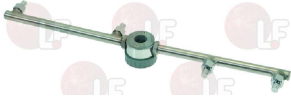

Suitable for:

3743240 UPPER RINSE ARM 370 mm
for Dishwasher (LAMBER) 045F
for Glasswasher/Cupwasher (LAMBER) S510