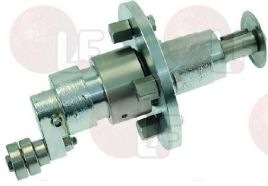

## Washing baskets and accessories

**3055690 COMPLETE CONVEYOR SUPPORT**  
for Dishwasher conveyor type (LAMBER)  
Series MATIC

LAMBER 0800123

LAMBER 0800150

*The data herewith contained may change without notice and LF SpA cannot be held responsible for possible errors stated or resulting by the use of this document. All rights reserved. No part of this publication may be reproduced without written permission by LF SpA.*