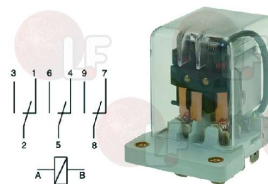

LAMBER 0301794

3351900 RELAY B2-3 250V 16A
tripolar changeover switch
for Dishwasher (ZANUSSI) LS360 - LS540
for Dishwasher hood type (ZANUSSI) LS1080 - LS860