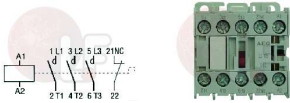

Remote control switches

3351209 CONTACTOR AEG LS05 9A 230V 4Kw
coil 230V 50/60Hz
3 normally open contacts
1 normally closed auxiliary contact