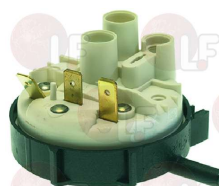

Suitable for:

LAMBER

Suitable for:

3055639 FEEDING FINGER

for Dishwasher conveyor type (LAMBER)
Series MATIC

LAMBER 0800165

Pressure switches

3320076 DRAIN PUMP PRESSURE SWITCH 60/30 mm

1 - level 250V 16A
max operating temperature 85°C
for Dishwasher (AFI) A600 - A900
for Dishwasher (EUROSYSTEM) PRO400
for Dishwasher (HILTA) S41 - S42
for Dishwasher (IME OMNIWASH) J50 - 4Q82
for Dishwasher (NOSEM) C5000
for Dishwasher (NUOVA SIMONELLI) KIARA6
for Dishwasher (SAB ITALIA) C50H
for Dishwasher (SOTAL) F600
for Dishwasher (STORME) LT500M - LT500T
for Dishwasher (UNIC) A410E

LAMBER 0300026

LAMBER 0301502

3320063 PRESSURE SWITCH 110/70 mm 250V 16A

1 - level
max operating temperature 85°C
for Dishwasher (AMBACH) - Series S
for Dishwasher conveyor type (COMENDA) AC100
AC90 - NG600 - NG600E - NG900 - NG900E
for Dishwasher hood type (COMENDA) C155 - C95

LAMBER 0301501

Pumps

3122691 DRAIN ELECTRO-PUMP 30W 230V 50HZ

mod. Plaset 64079
for Dishwasher (LAMBER) F85 - F92 - 01F - 045F
050F - 075F
for Dishwasher hood type (LAMBER) L20 - L21 - L25
015/24L
for Glasswasher/Cupwasher (LAMBER) GS4 - GS5
MINIBAR - SUPERQS - S200 - S240 - S280
S400EK - S510

LAMBER 0300068