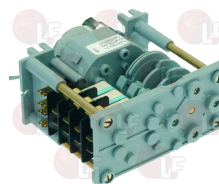

LAMBER 0300085

3322209 PROGRAMMER 7804 F1 4 CAMS
cycle 120 seconds
220V-50/60Hz
without pin
for Dishwasher (LAMBER) 040F - 050F
for Glasswasher/Cupwasher (LAMBER) MINIBAR
SUPERQS - S200 - S280 - S510