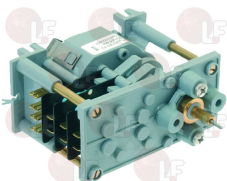

Timers

3322223 CONTROLLER 7003F3P3 3 CAMS
cycle 6 minutes
230V 50Hz
with knob pin
for Dishwasher (LAMBER) F85 - F92 - 01F - 045F
075F
for Dishwasher hood type (LAMBER) L20 - L21

LAMBER 0300101

LAMBER 0300807

3322250 TIMER KNOB