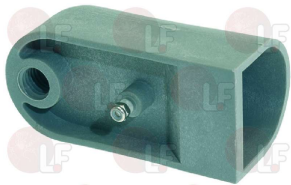

LAMBER 0200019

3060082 AIR CHAMBER 85 mm
for Dishwasher (LAMBER)

LAMBER 0201455

3060074 BRASS HOSE-END