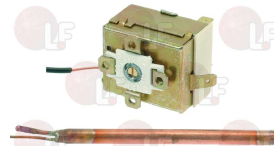

3444280 SINGLE-PHASE THERMOSTAT 0-90°C
covered capillary 1500 mm
bulb ø 6.5x90 mm
15A 250V
with adjusting screw
for Dishwasher (MACH) MGL500 - MS350 - MS351
MS353 - MS400 - MS450 - MS500 - MS800
for Dishwasher (PROJECT SYSTEMS) E50 - P500 - S100
S50 - S80 - T50 - T80
for Dishwasher hood type (DIHR) GASTRO1200S
for Dishwasher hood type (MACH) MS1100 - MS1300
MS900
for Dishwasher hood type (PROJECT SYSTEMS) T150
T155 - T255
for Glasswasher/Cupwasher (MACH) MB235LI - MB240LI
MB510 - MB520 - MB530 - MB535 - MB630 - MB920

LAMBER 0300005