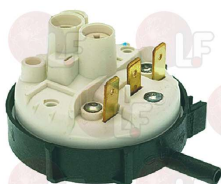

Pressure switches

3320076 DRAIN PUMP PRESSURE SWITCH 60/30 mm

1 - level 250V 16A
max operating temperature 85°C
for Dishwasher (AFI) A600 - A900
for Dishwasher (EUROSYSTEM) PRO400
for Dishwasher (HILTA) S41 - S42
for Dishwasher (IME OMNIWASH) J50 - 4Q82
for Dishwasher (NOSEM) C5000
for Dishwasher (NUOVA SIMONELLI) KIARA6
for Dishwasher (SAB ITALIA) C50H
for Dishwasher (SOTAL) F600
for Dishwasher (STORME) LT500M - LT500T
for Dishwasher (UNIC) A410E

LAMBER 0300026

LAMBER 0301502

3320063 PRESSURE SWITCH 110/70 mm 250V 16A

1 - level
max operating temperature 85°C
for Dishwasher (AMBACH) - Series S
for Dishwasher conveyor type (COMENDA) AC100
AC90 - NG600 - NG600E - NG900 - NG900E
for Dishwasher hood type (COMENDA) C155 - C95