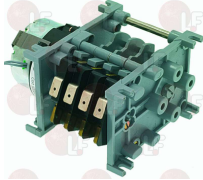

Suitable for:

Suitable for:

1. **3322231 TIMER 4904F3 4 CAMS**
   cycles 60-90-120 seconds
   220V 50HZ
   without shaft
   for Dishwasher (KROMO) KD100
   for Dishwasher hood type (DIHR) GASTRO11S
   GASTRO1200S
   for Dishwasher hood type (KROMO) K100 - K120
   for Dishwasher hood type (OLIS) OLG11S