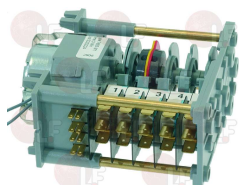

LAMBER 0300143

3322224 PROGRAMMER 7805M1 5 CAMS
cycle 3 minutes
230V 50Hz
for Dishwasher (LAMBER) GS6
for Glasswasher/Cupwasher (LAMBER) GS4